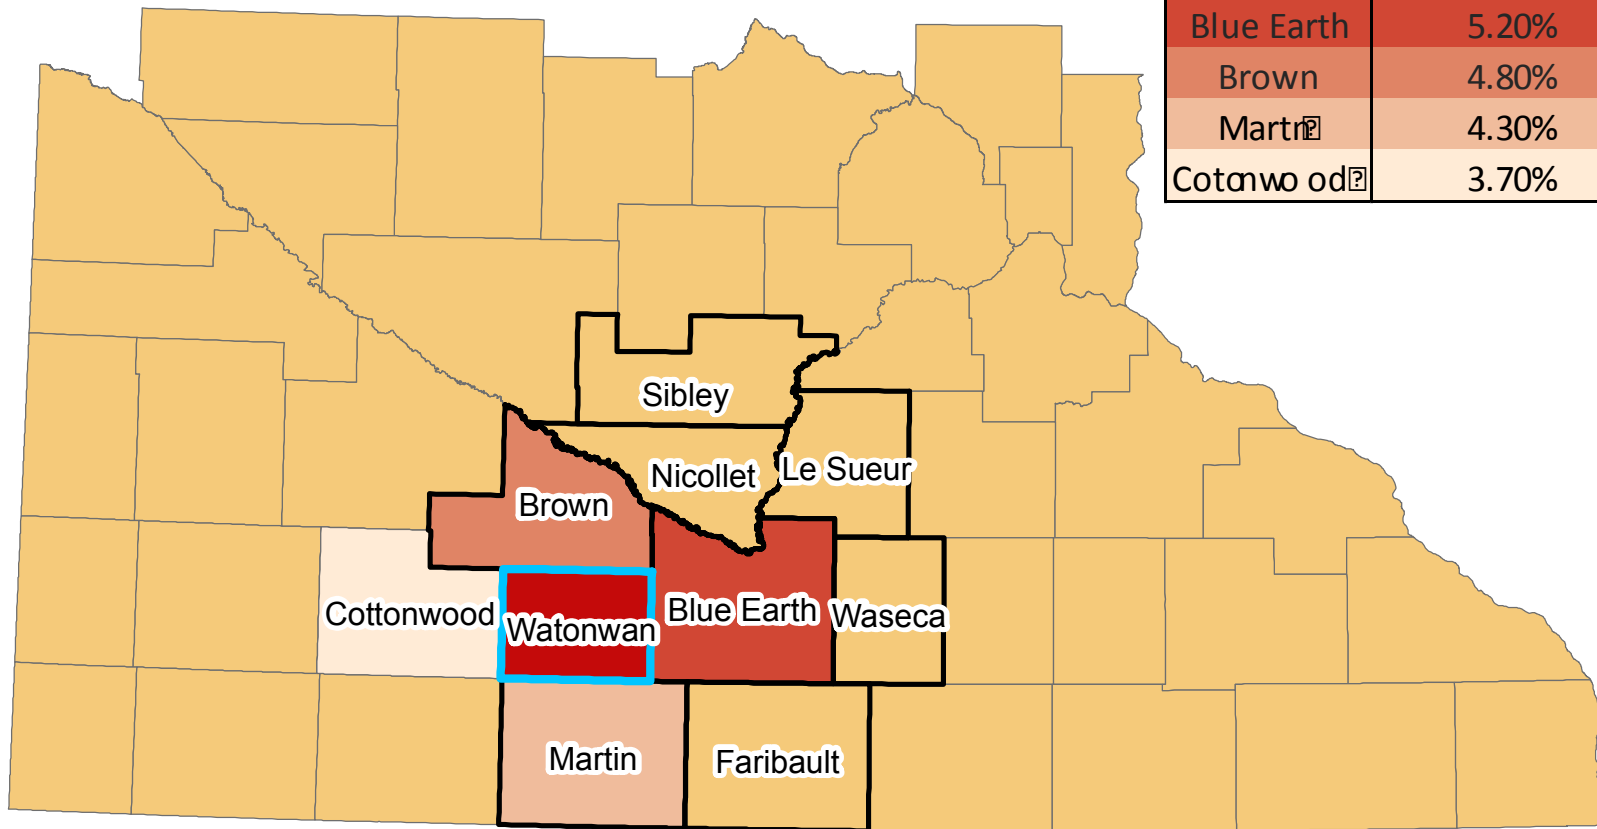

Labor Shed Map: *Watonwan* County, MN

Top Counties Where Workers in Watonwan County Live

County	Percent	Workers
Watonwan	72.90%	2,482
Blue Earth	5.20%	176
Brown	4.80%	162
Martin	4.30%	147
Cottonwood	3.70%	125

Legend

-  Watonwan
-  Region 9
-  Counties

*Counties home to less than 3% of workers not included.

Produced by RND Community and Economic Development Department, March 2011
Data Source: U.S. Census Bureau, Center for Economic Studies (2009)