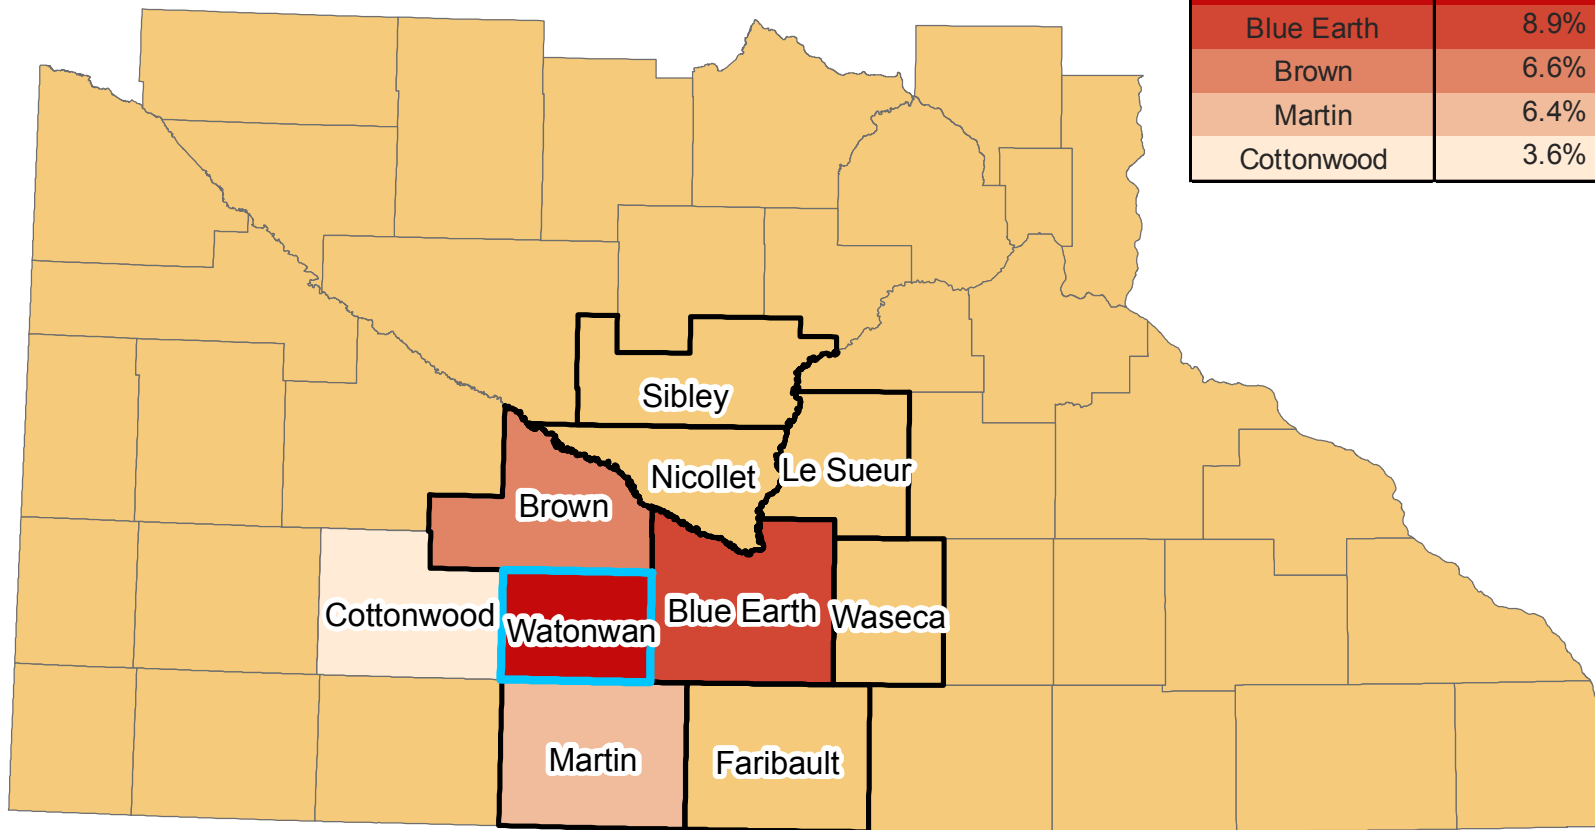

Commuter Shed Map: *Watonwan* County, MN

Top Counties Where Residents of Watonwan County Work

County	Percent	Workers
Watonwan	53.1%	2,482
Blue Earth	8.9%	414
Brown	6.6%	308
Martin	6.4%	301
Cottonwood	3.6%	168

Legend

- Watonwan
- Region 9
- Counties

*Counties home to less than 3% of workers not included.

Produced by RND Community and Economic Development Department, March 2011
 Data Source: U.S. Census Bureau, Center for Economic Studies (2009)