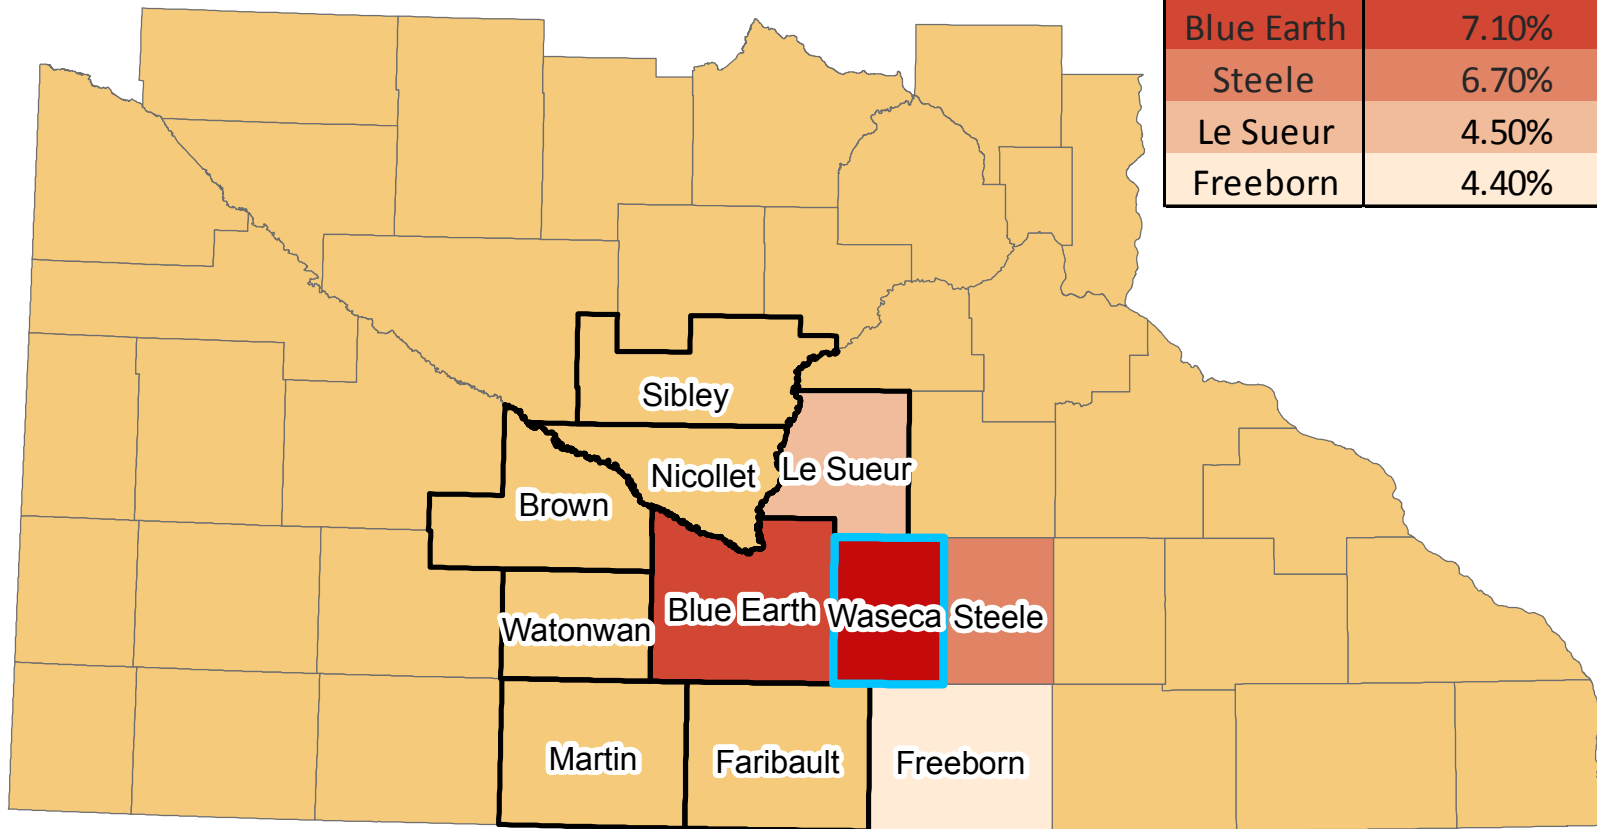

Labor Shed Map: **Waseca** County, MN

Top Counties Where Workers in Waseca County Live

County	Percent	Workers
Waseca	62.90%	3,695
Blue Earth	7.10%	416
Steele	6.70%	391
Le Sueur	4.50%	262
Freeborn	4.40%	260

Legend

-  Waseca
-  Region 9
-  Counties

*Counties home to less than 3% of workers not included.

Produced by RND Community and Economic Development Department, March 2011
Data Source: U.S. Census Bureau, Center for Economic Studies (2009)