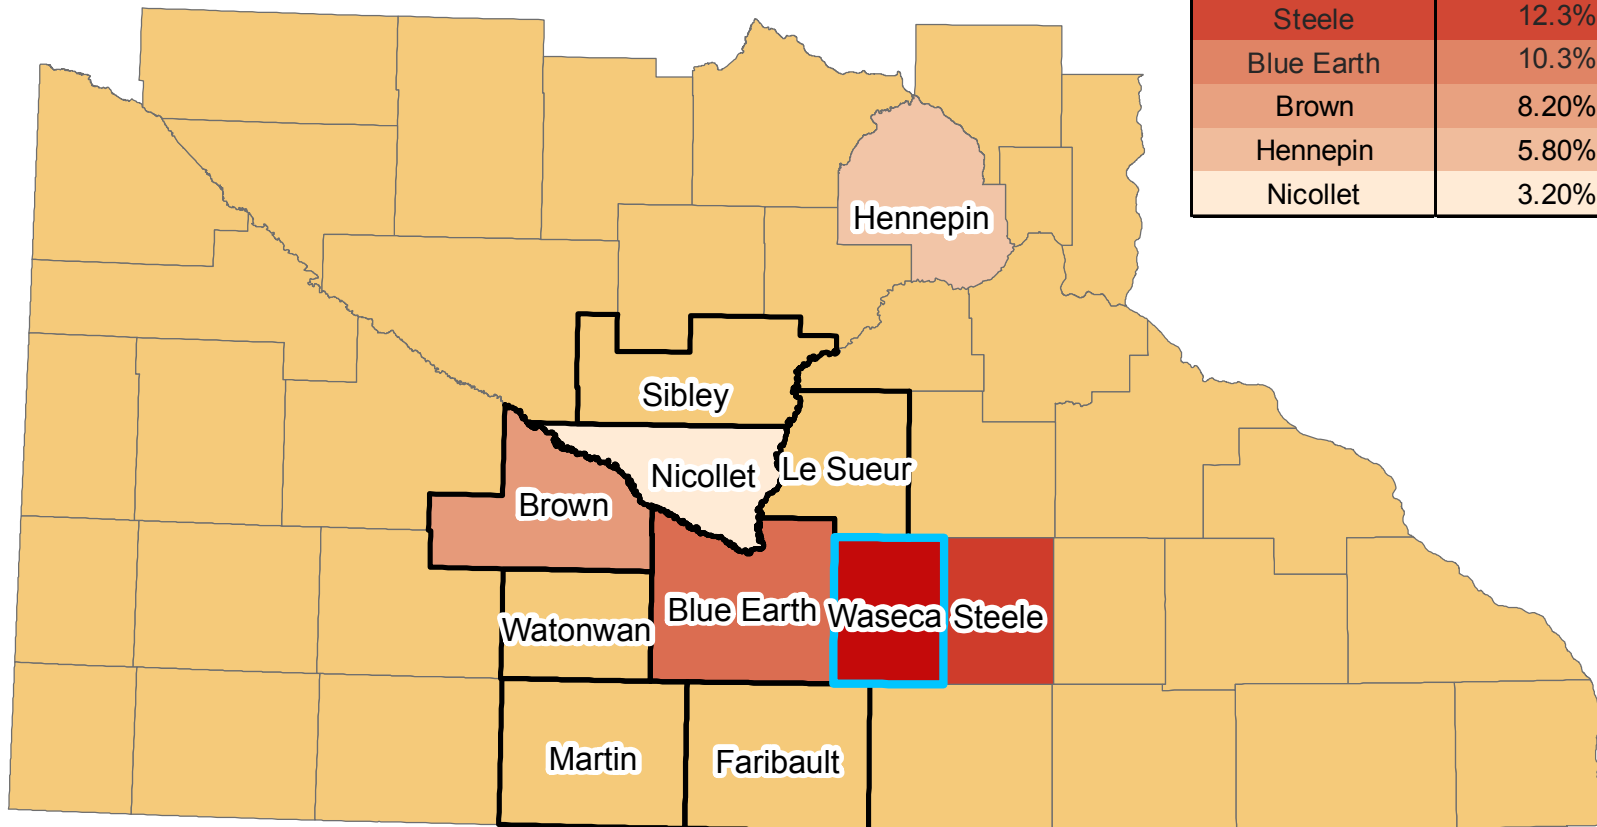

# Commuter Shed Map: **Waseca** County, MN

Top Counties Where Residents of Waseca County Work

region nine  
development commission

Your Regional Partner For Progress

County	Percent	Workers
Waseca	42.9%	3,695
Steele	12.3%	1,058
Blue Earth	10.3%	887
Brown	8.20%	708
Hennepin	5.80%	502
Nicollet	3.20%	279

## Legend

- Waseca
- Region 9
- Counties

\*Counties home to less than 3% of workers not included.

Produced by RNDC Community and Economic Development Department, March 2011  
Data Source: U.S. Census Bureau, Center for Economic Studies (2009)