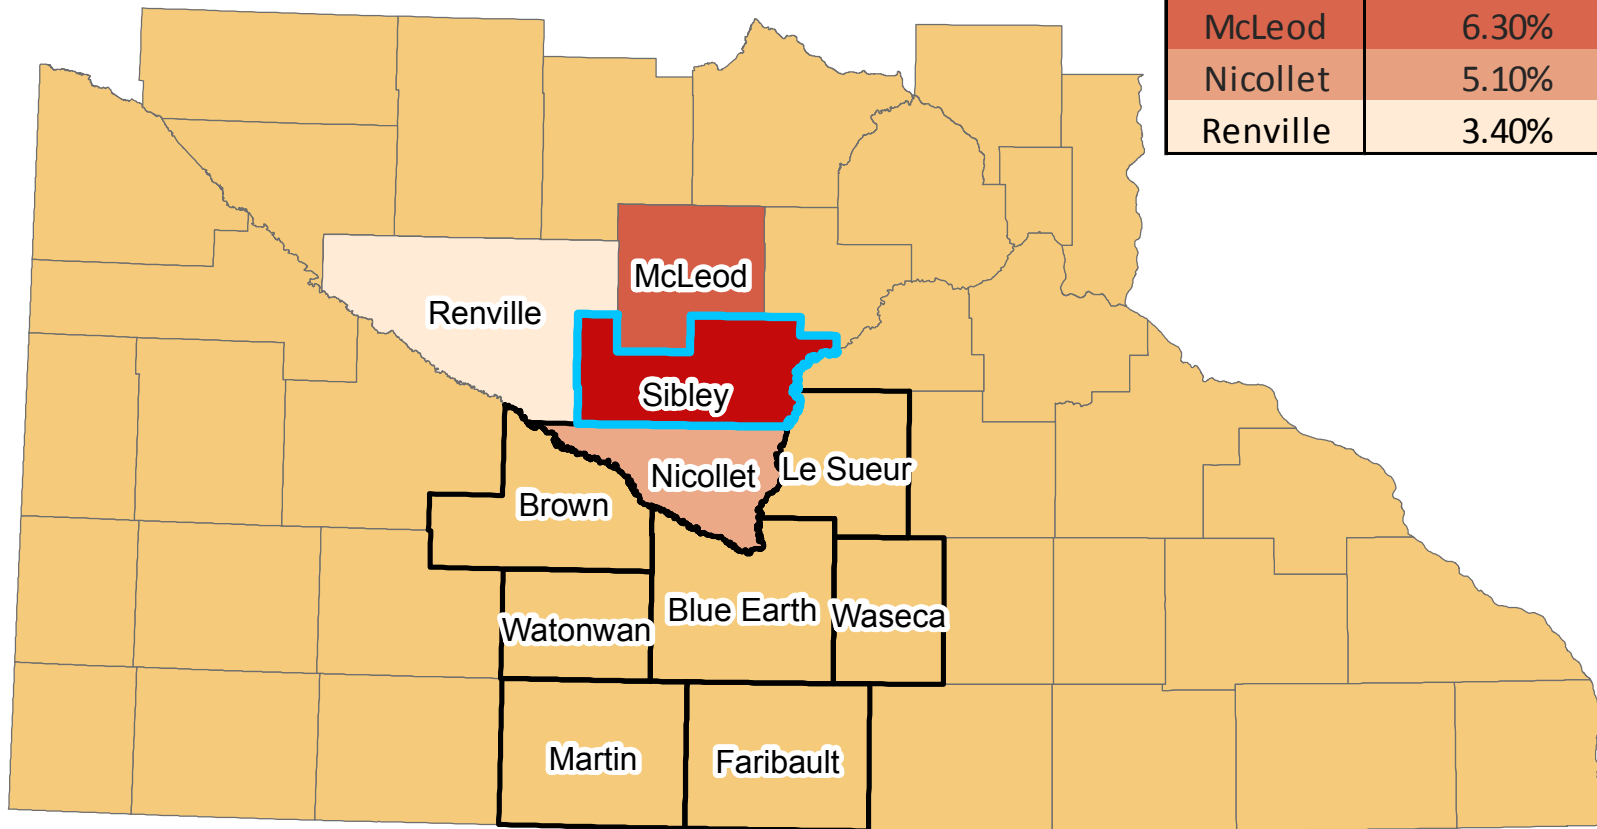

# Labor Shed Map: *Sibley* County, MN

Top Counties Where Workers in Sibley County Live

County	Percent	Workers
Sibley	59.20%	2,137
McLeod	6.30%	229
Nicollet	5.10%	184
Renville	3.40%	122

## Legend

-  Sibley
-  Region 9
-  Counties

\*Counties home to less than 3% of workers not included.

Produced by RND Community and Economic Development Department, March 2011  
Data Source: U.S. Census Bureau, Center for Economic Studies (2009)