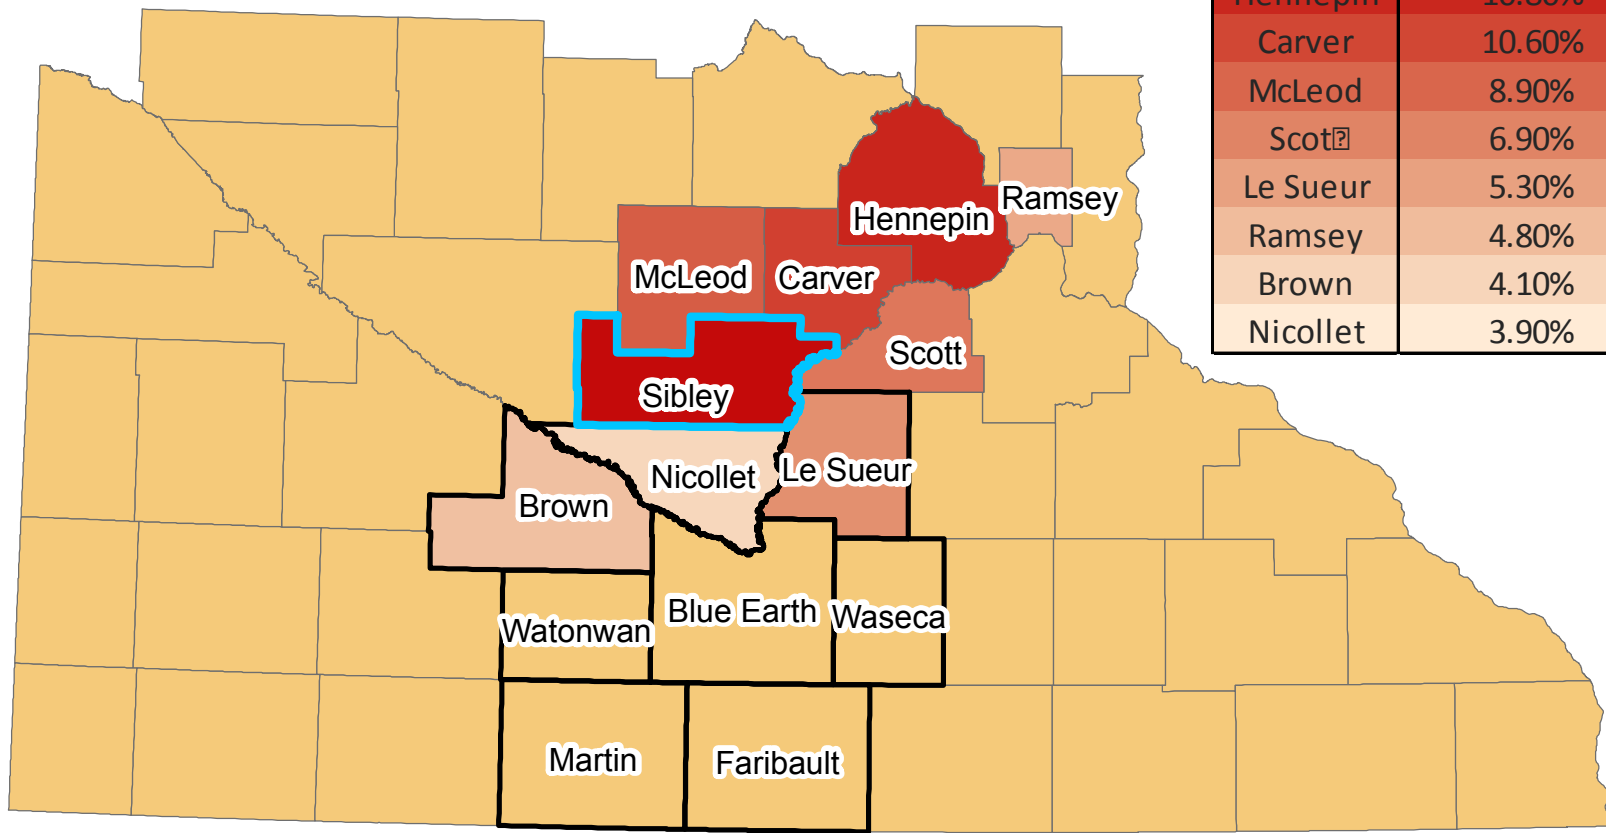

Commuter Shed Map: *Sibley* County, MN

Top Counties Where Residents of Sibley County Work

County	Percent	Workers
Sibley	32.40%	2,137
Hennepin	10.80%	712
Carver	10.60%	697
McLeod	8.90%	589
Scott	6.90%	453
Le Sueur	5.30%	351
Ramsey	4.80%	317
Brown	4.10%	271
Nicollet	3.90%	260

Legend

- Sibley
- Region 9
- Counties

*Counties home to less than 3% of workers not included.