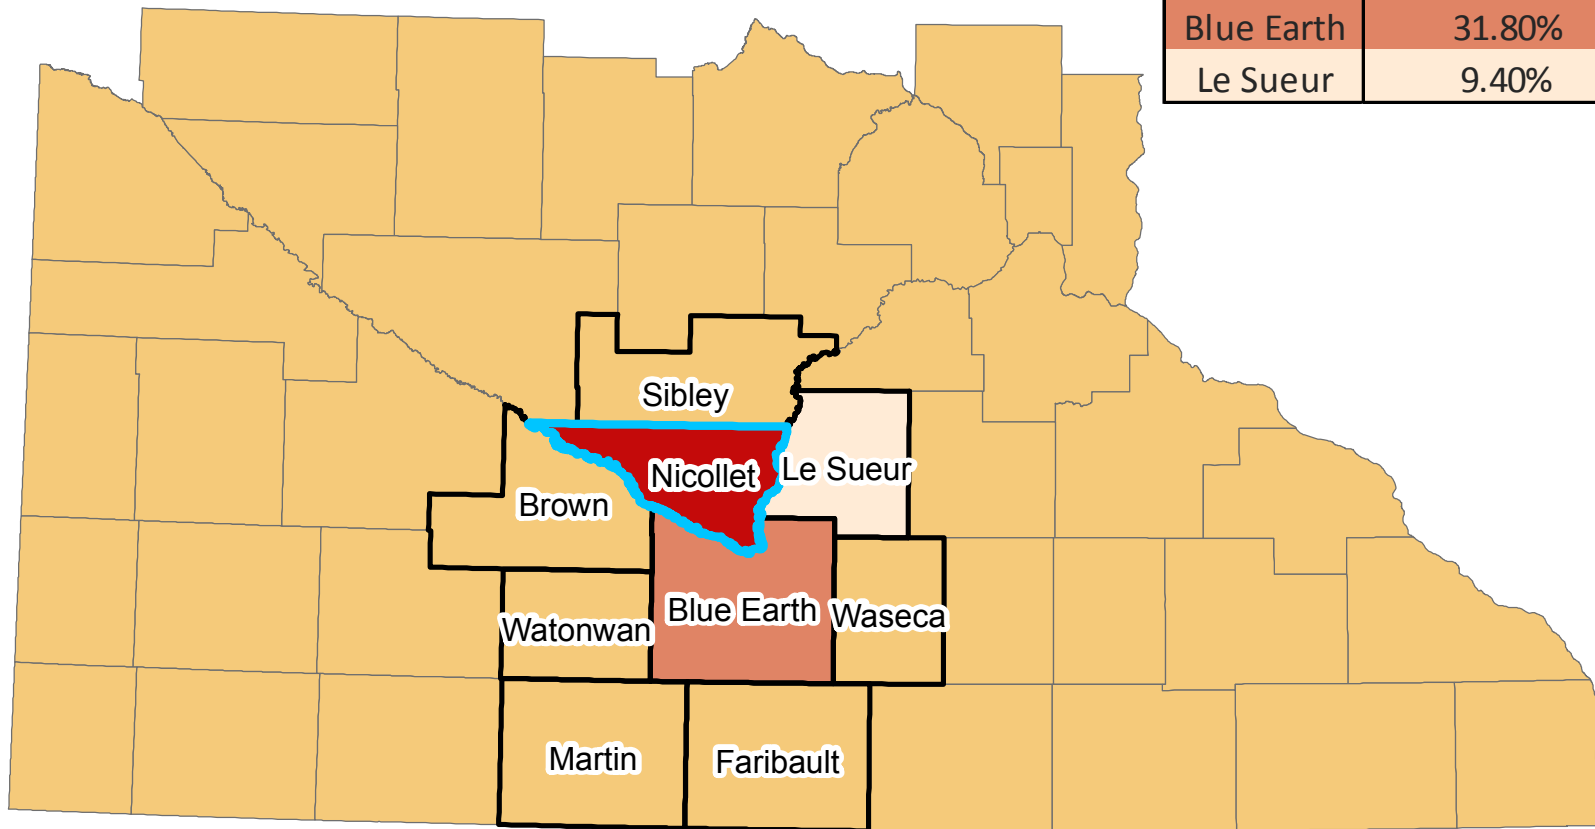

Labor Shed Map: *Nicollet* County, MN

Top Counties Where Workers in Nicollet County Live

County	Percent	Workers
Nicollet	38.50%	5,076
Blue Earth	31.80%	4,185
Le Sueur	9.40%	1,237

Legend

-  Nicollet
-  Region 9
-  Counties

0 25 50 100 Miles

*Counties home to less than 3% of workers not included.

Produced by RNDC Community and Economic Development Department, March 2011
Data Source: U.S. Census Bureau, Center for Economic Studies (2009)