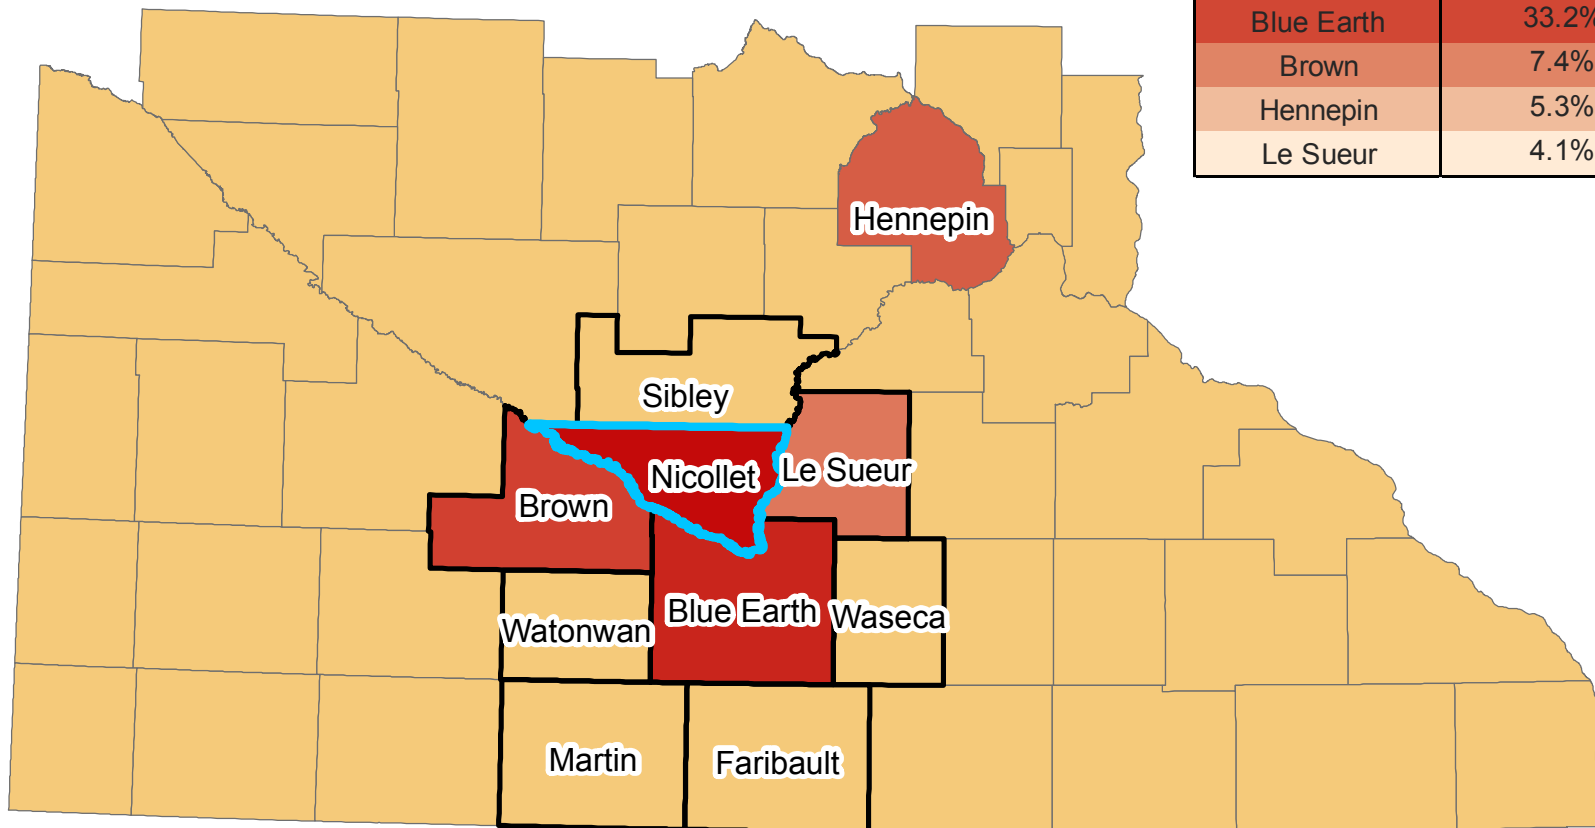

Commuter Shed Map: *Nicollet* County, MN

Top Counties Where Residents of Nicollet County Work

County	Percent	Workers
Nicollet	35.8%	5,076
Blue Earth	33.2%	4,718
Brown	7.4%	1,047
Hennepin	5.3%	758
Le Sueur	4.1%	581

Legend

-  Nicollet
-  Region 9
-  Counties

*Counties home to less than 3% of workers not included.

Produced by RND Community and Economic Development Department, March 2011
Data Source: U.S. Census Bureau, Center for Economic Studies (2009)