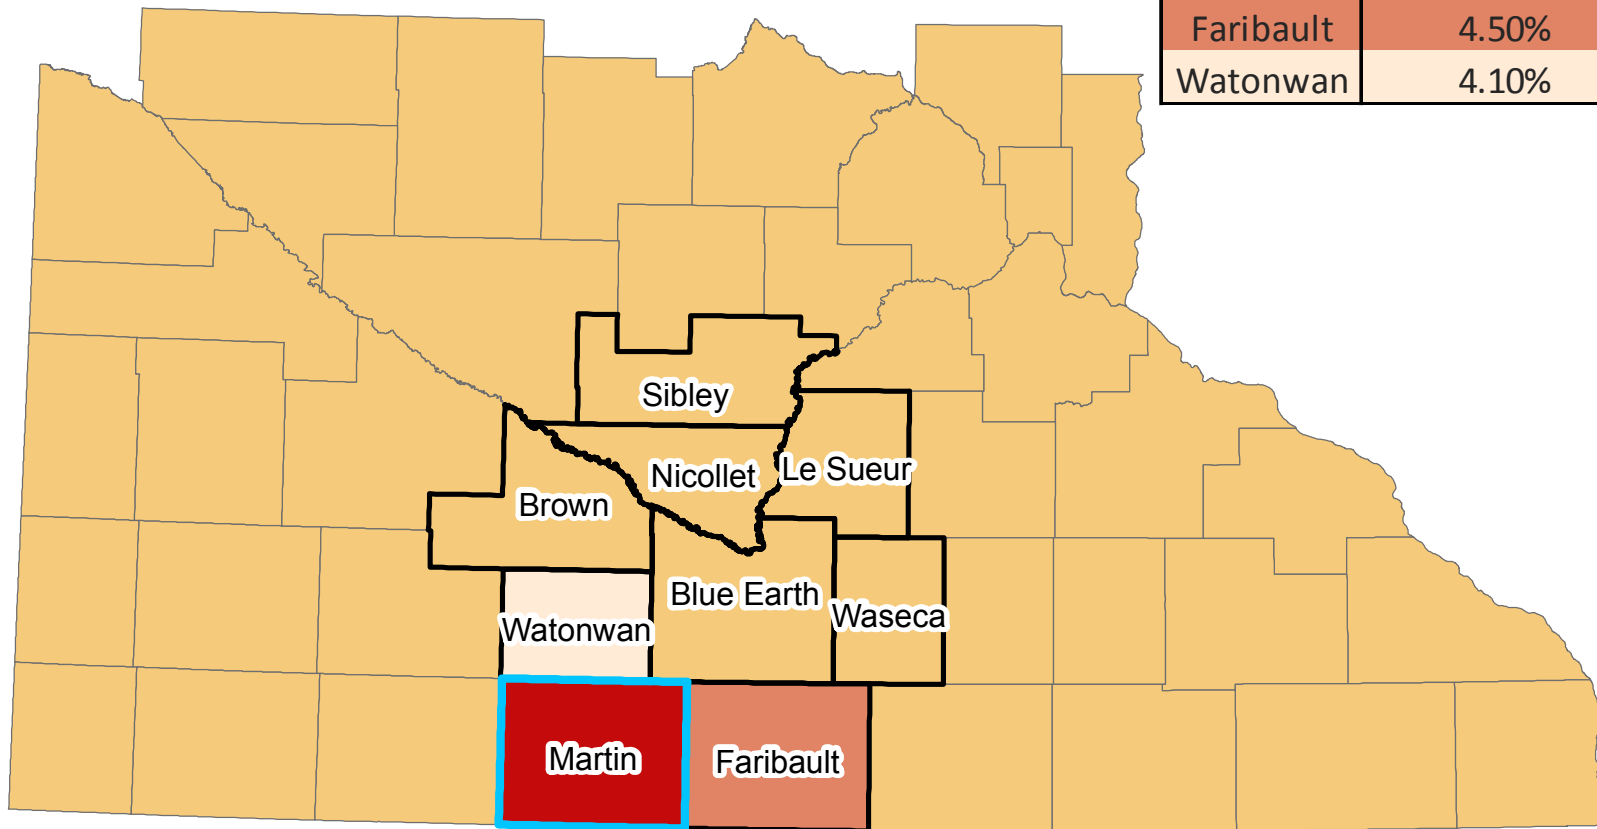

# Labor Shed Map: *Martin* County, MN

Top Counties Where Workers in Martin County Live

County	Percent	Workers
Martin	72.90%	5,372
Faribault	4.50%	333
Watonwan	4.10%	301

## Legend

-  Martin
-  Region 9
-  Counties

\*Counties home to less than 3% of workers not included.

Produced by RND Community and Economic Development Department, March 2011  
Data Source: U.S. Census Bureau, Center for Economic Studies (2009)