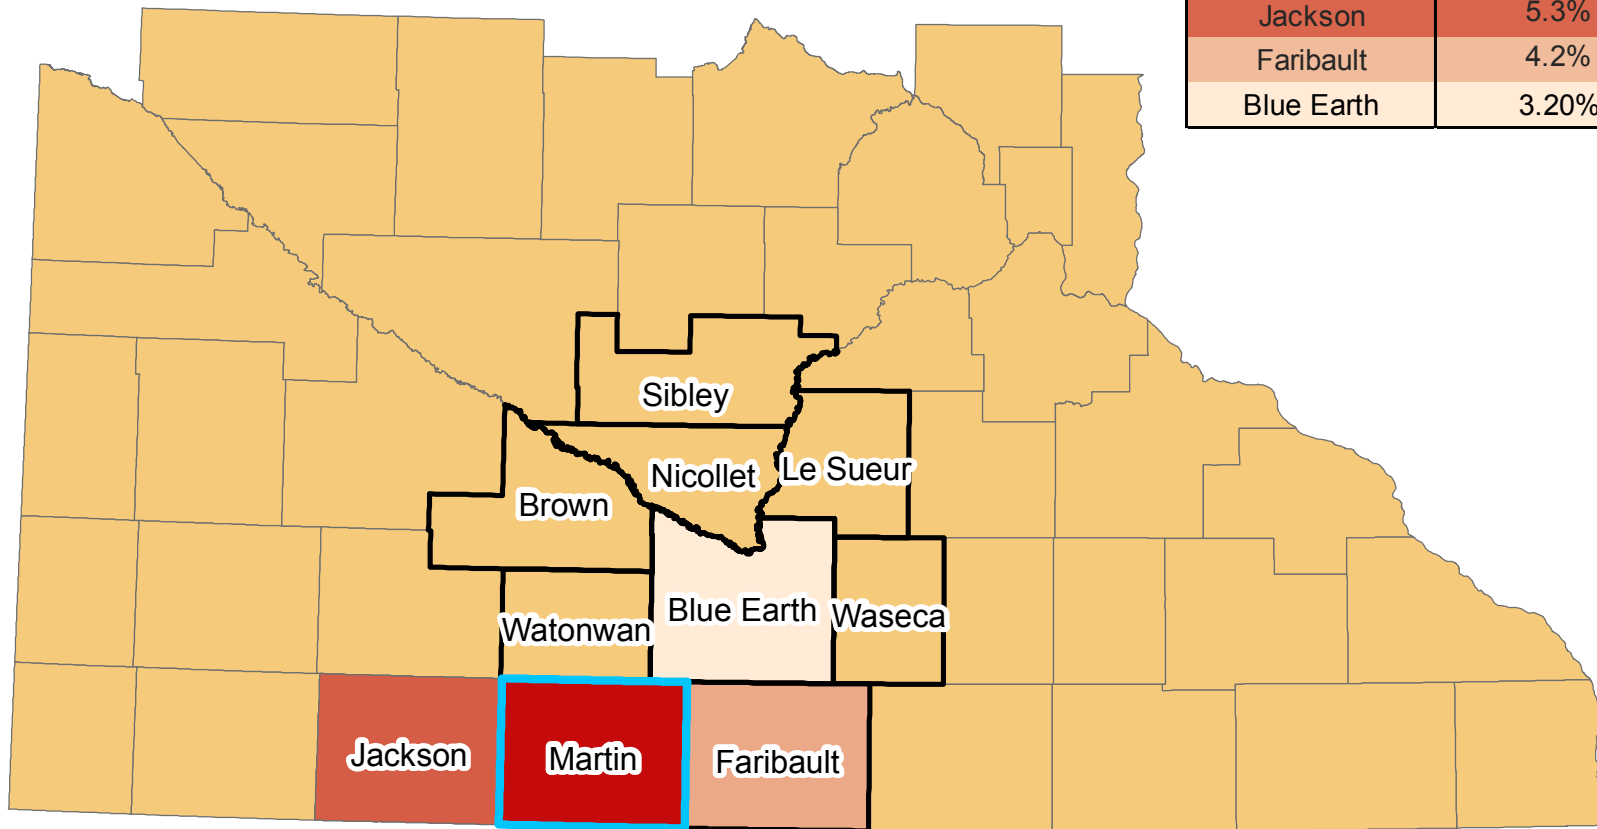

Commuter Shed Map: *Martin* County, MN

Top Counties Where Residents of Martin County Work

County	Percent	Workers
Martin	63.3%	5,372
Jackson	5.3%	454
Faribault	4.2%	357
Blue Earth	3.20%	268

Legend

-  Martin
-  Region 9
-  Counties