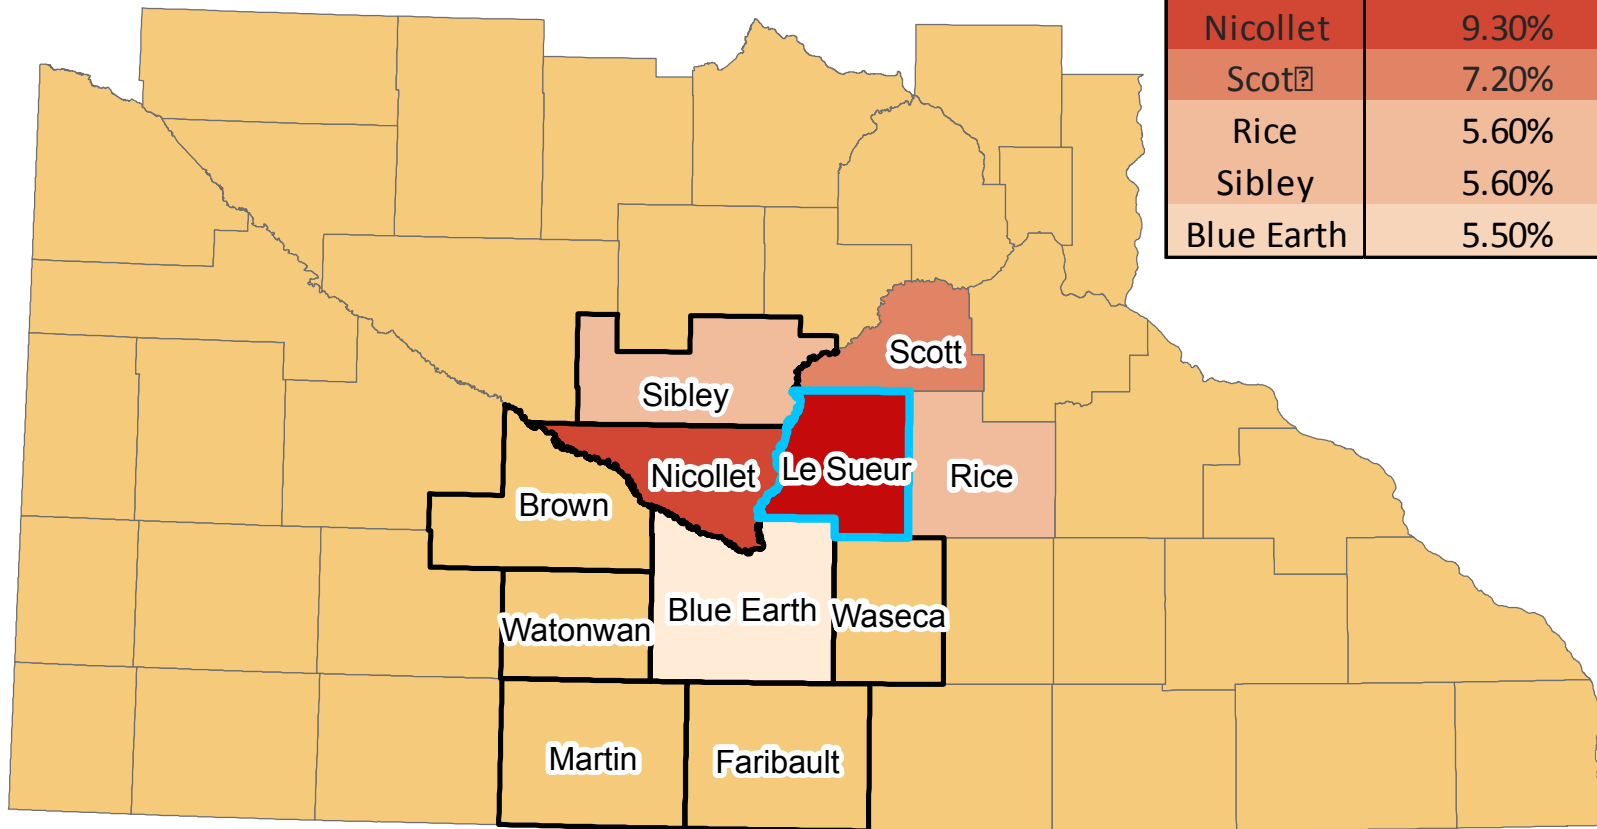

Labor Shed Map: *Le Sueur* County, MN

Top Counties Where Workers in Le Sueur County Live

County	Percent	Workers
Le Sueur	54.80%	3,438
Nicollet	9.30%	581
Scott	7.20%	449
Rice	5.60%	352
Sibley	5.60%	351
Blue Earth	5.50%	346

Legend

-  Le_Sueur
-  Region 9
-  Counties

*Counties home to less than 3% of workers not included.

Produced by RNDC Community and Economic Development Department, March 2011
Data Source: U.S. Census Bureau, Center for Economic Studies (2009)