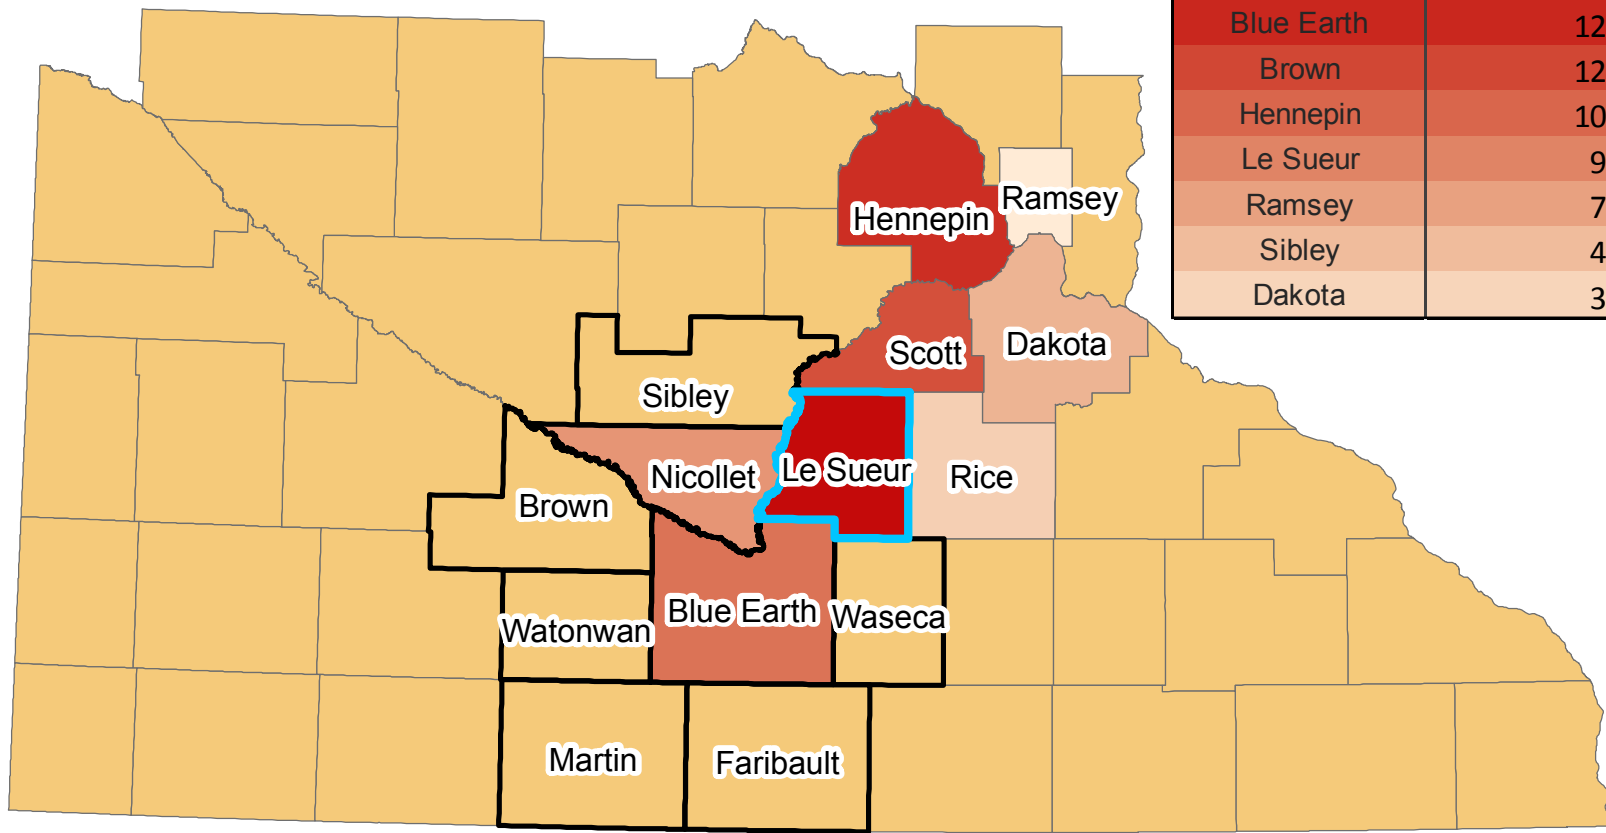

# Commuter Shed Map: *Le Sueur* County, MN

Top Counties Where Residents of Le Sueur County Work

County	Percent	Workers
Nicollet	27.50%	3,438
Blue Earth	12.40%	1,549
Brown	12.20%	1,529
Hennepin	10.20%	1,270
Le Sueur	9.90%	1,237
Ramsey	7.00%	872
Sibley	4.40%	550
Dakota	3.00%	373

## Legend

- Le Sueur
- Region 9
- Counties

\*Counties home to less than 3% of workers not included.

Produced by RND Community and Economic Development Department, March 2011  
 Data Source: U.S. Census Bureau, Center for Economic Studies (2009)