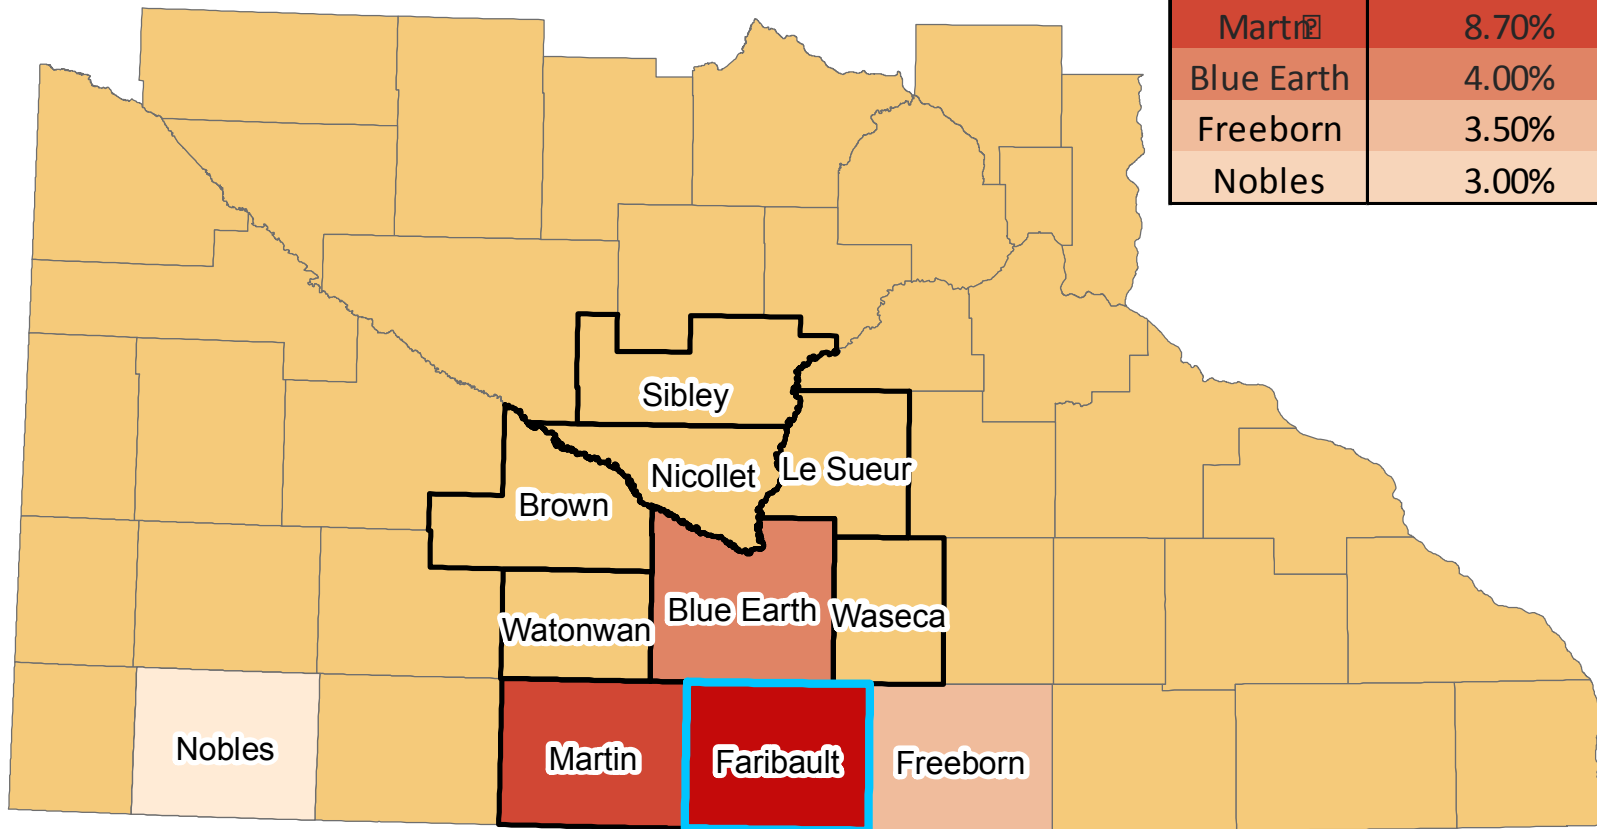

# Labor Shed Map: *Faribault* County, MN

Top Counties Where Workers in Faribault County Live

County	Percent	Workers
Faribault	60.60%	2,482
Martin	8.70%	357
Blue Earth	4.00%	162
Freeborn	3.50%	142
Nobles	3.00%	124

## Legend

-  Faribault
-  Region 9
-  Counties

0 25 50 100 Miles

\*Counties home to less than 3% of workers not included.

Produced by RND Community and Economic Development Department, March 2011  
Data Source: U.S. Census Bureau, Center for Economic Studies (2009)