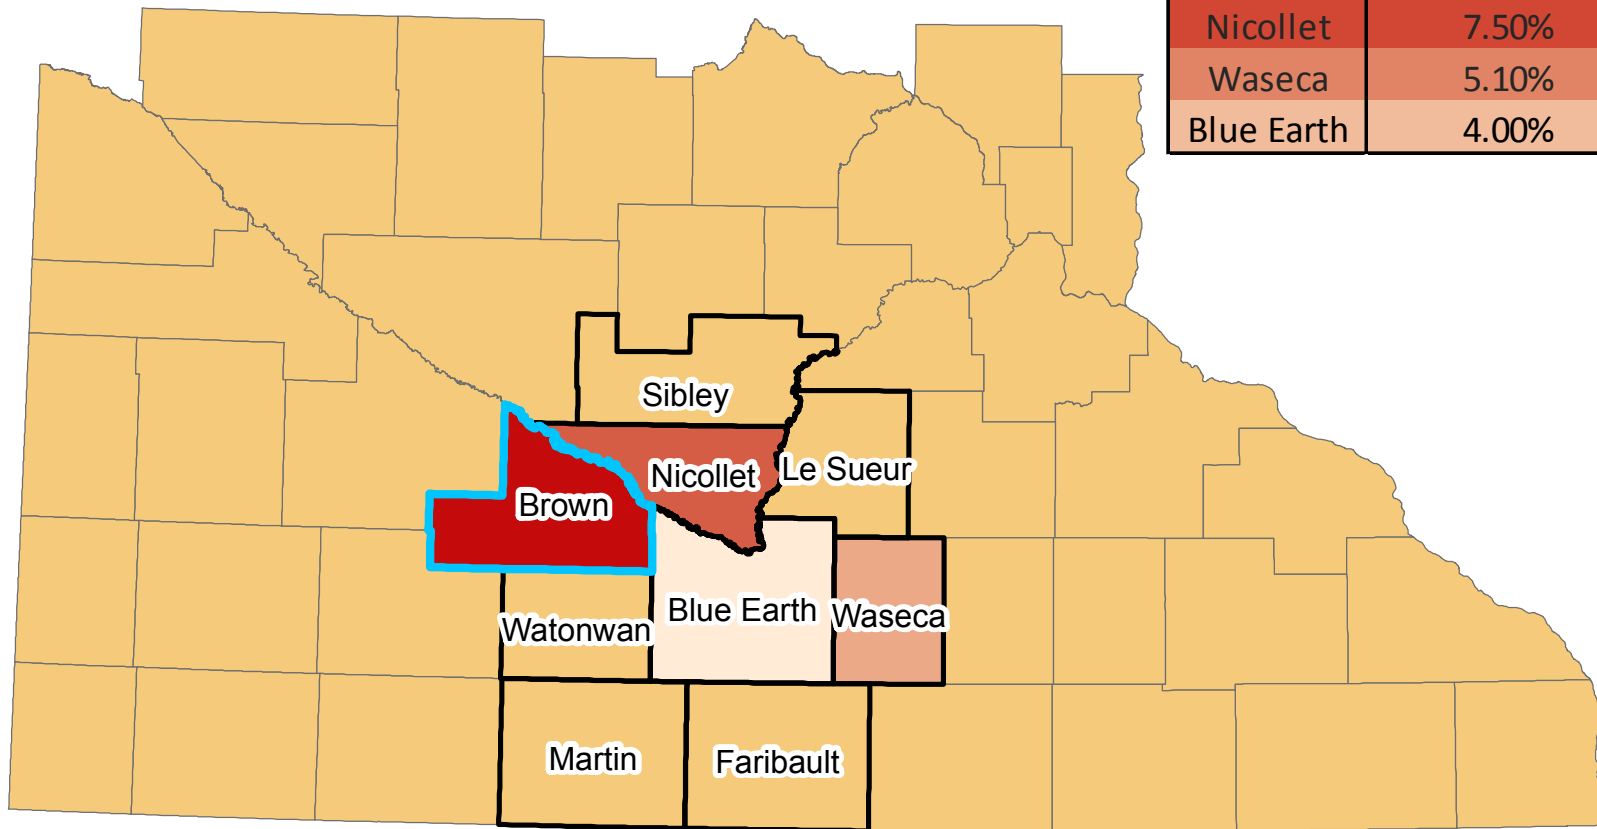

# Labor Shed Map: *Brown* County, MN

Top Counties Where Workers in Brown County Live

County	Percent	Workers
Brown	56.50%	7,873
Nicollet	7.50%	1,047
Waseca	5.10%	708
Blue Earth	4.00%	563

## Legend

-  Brown
-  Region 9
-  Counties

0 25 50 100 Miles

\*Counties home to less than 3% of workers not included.

Produced by RND Community and Economic Development Department, March 2011  
Data Source: U.S. Census Bureau, Center for Economic Studies (2009)