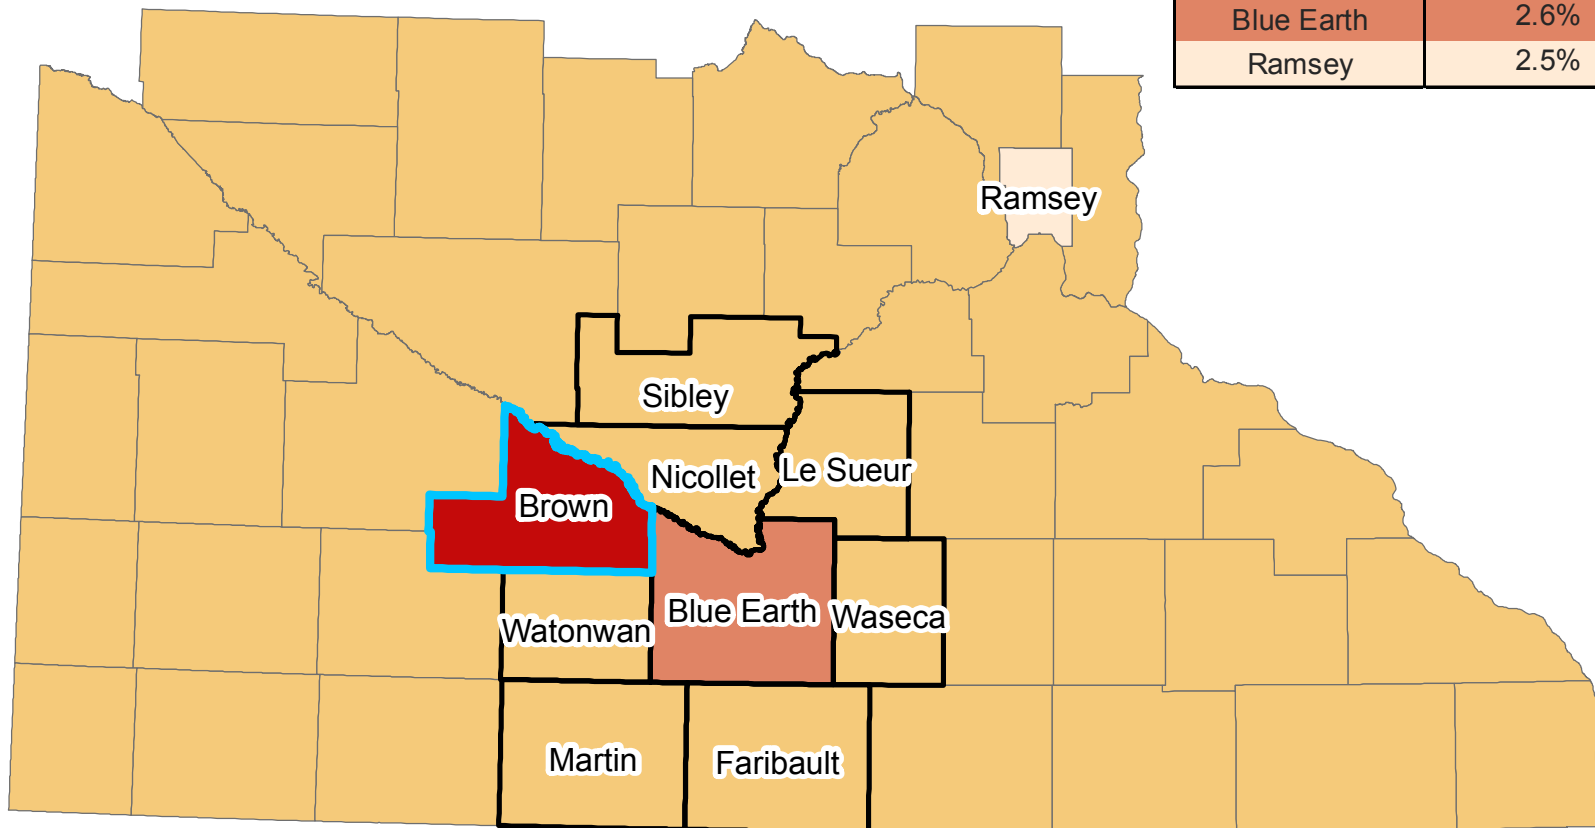

# Commuter Shed Map: *Brown* County, MN

Top Counties Where Residents of Brown County Work

region nine  
development commission

Your Regional Partner For Progress

County	Percent	Workers
Brown	72.8%	7,873
Blue Earth	2.6%	277
Ramsey	2.5%	269

## Legend

- Brown
- Region 9
- Counties

0 25 50 100 Miles

\*Counties home to less than 2.5% of workers not included.

Produced by RNDC Community and Economic Development Department, March 2011  
Data Source: U.S. Census Bureau, Center for Economic Studies (2009)