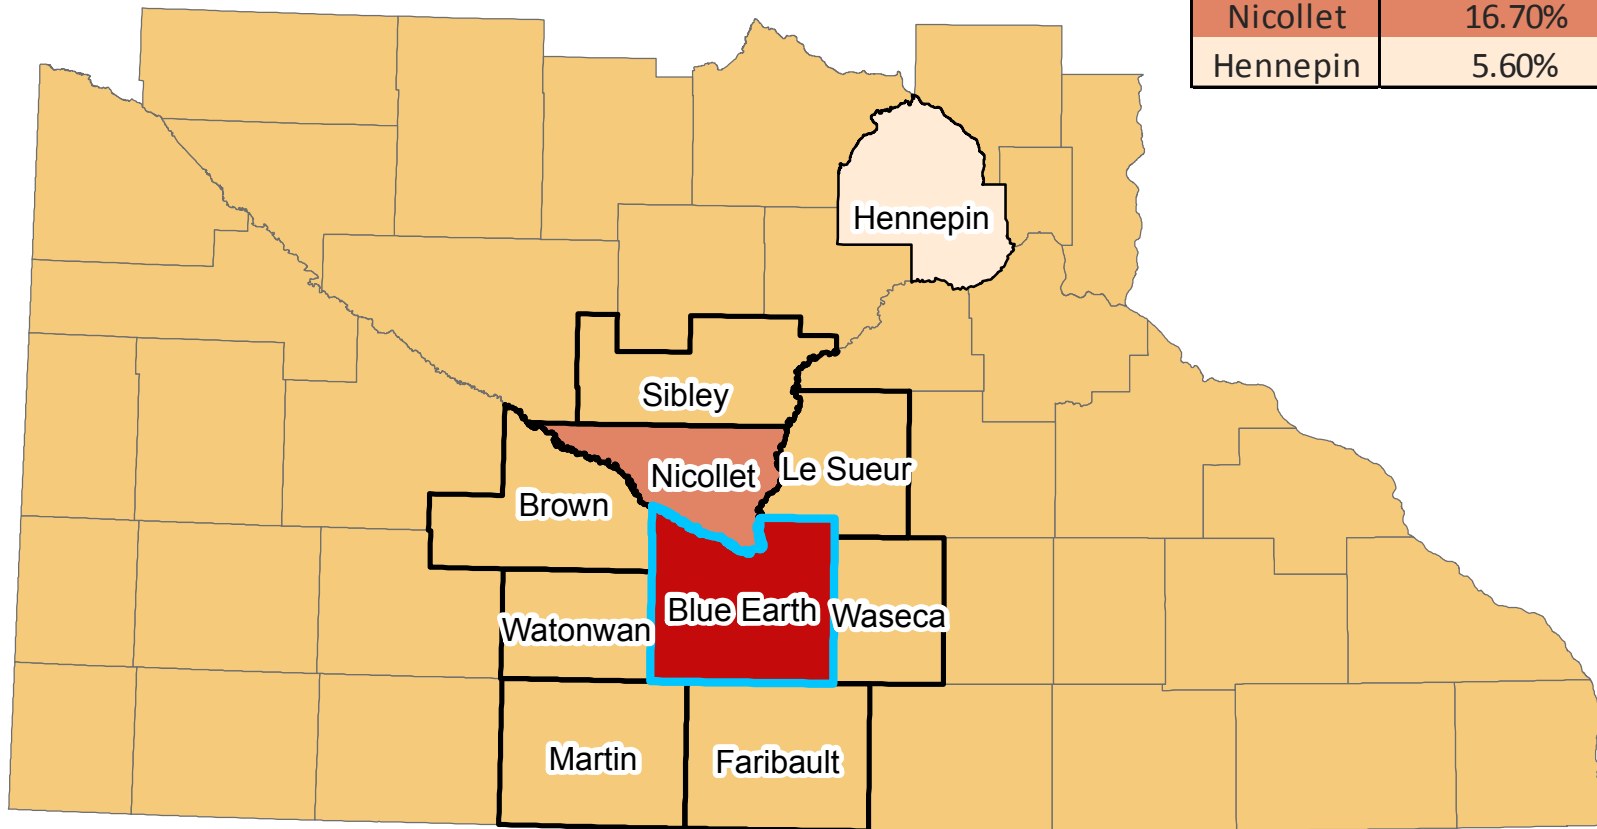

Commuter Shed Map: *Blue Earth* County, MN

Top Counties Where Residents of Blue Earth County Work

region nine
development commission

Your Regional Partner For Progress

County	Percent	Workers
Blue Earth	57.30%	14,322
Nicollet	16.70%	4,185
Hennepin	5.60%	1,401

Legend

-  Blue Earth
-  Region 9
-  Counties

0 25 50 100 Miles

*Counties home to less than 3% of workers not included.

Produced by RND Community and Economic Development Department, March 2011
Data Source: U.S. Census Bureau, Center for Economic Studies (2009)